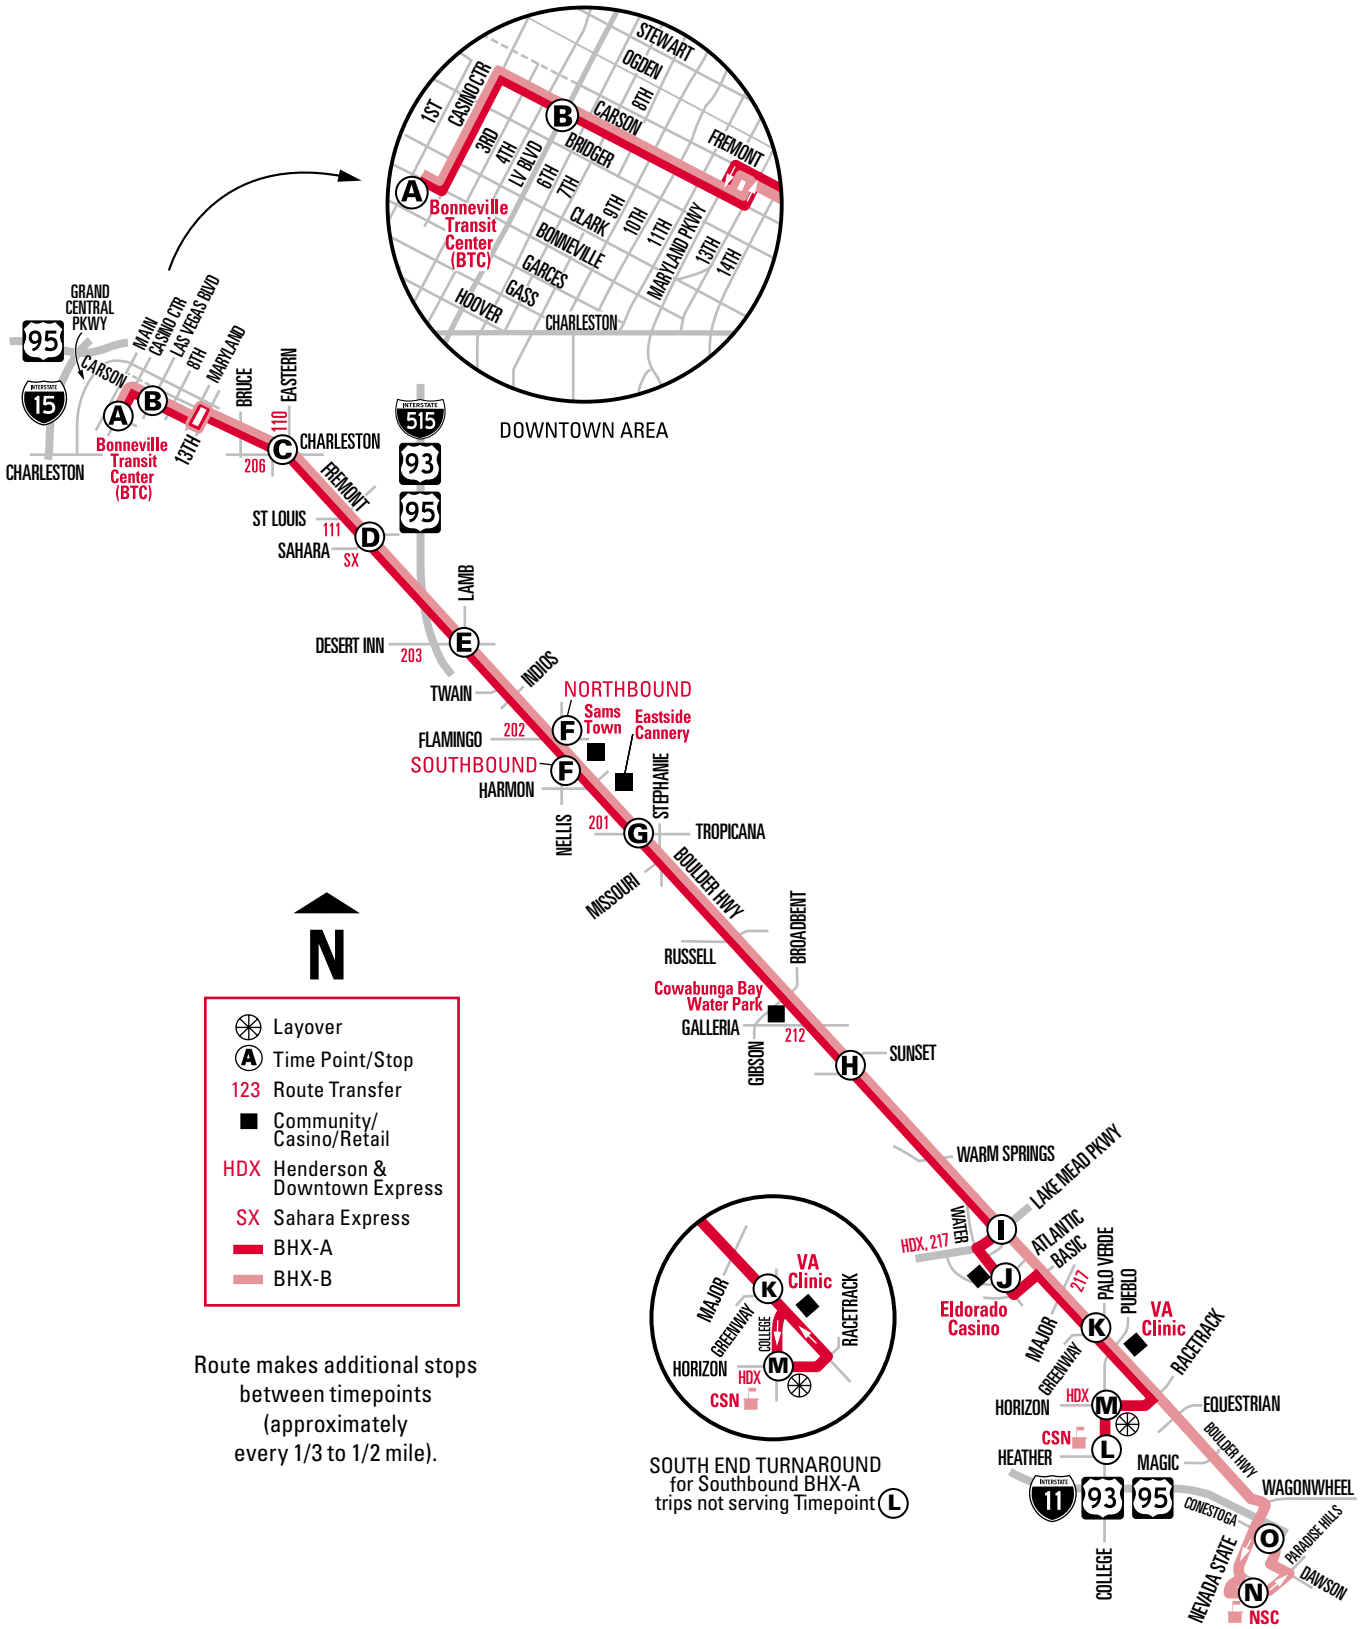

BHX Boulder Highway Express

BHX

- Layover
- Time Point/Stop
- 123** Route Transfer
- Community/Casino/Retail
- HDX** Henderson & Downtown Express
- SX** Sahara Express
- BHX-A
- BHX-B

Route makes additional stops between timepoints (approximately every 1/3 to 1/2 mile).