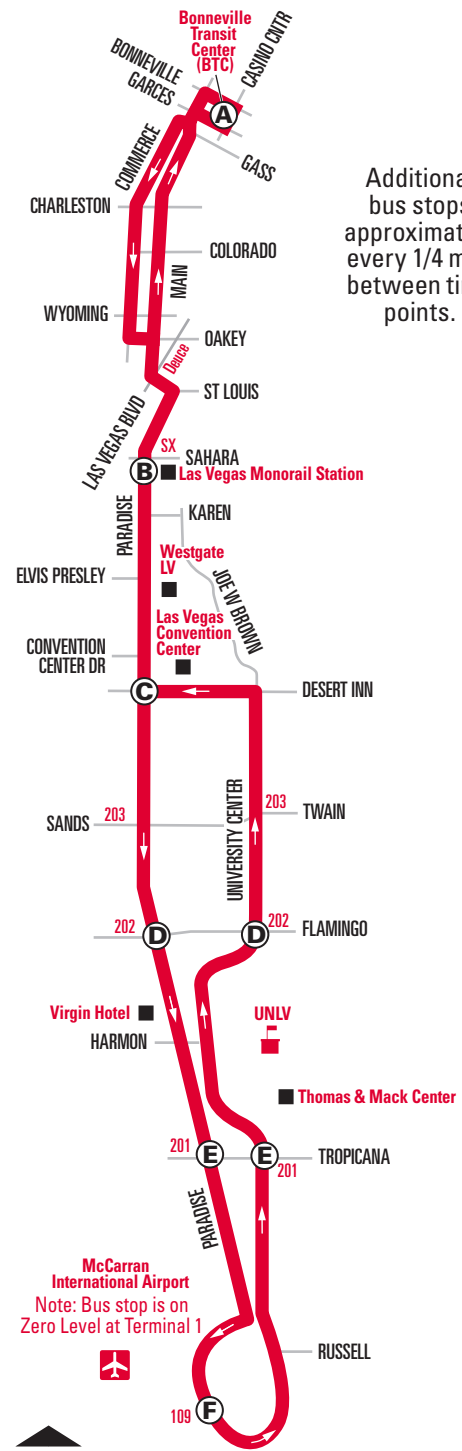

NORTHBOUND SUNDAYS

⑥	⑤	④	③	②	①
4:29	4:34	4:38	4:44	4:46	4:55
4:59	5:04	5:08	5:14	5:16	5:25
5:29	5:34	5:38	5:44	5:46	5:55
5:57	6:02	6:06	6:13	6:16	6:25
6:27	6:32	6:36	6:43	6:46	6:55
6:57	7:02	7:06	7:13	7:16	7:25
7:25	7:30	7:35	7:42	7:46	7:55
7:54	7:59	8:04	8:11	8:15	8:24
8:22	8:27	8:32	8:39	8:43	8:52
8:50	8:55	9:01	9:08	9:12	9:22
9:17	9:23	9:29	9:37	9:41	9:51
9:46	9:52	9:58	10:06	10:10	10:20
10:15	10:21	10:27	10:35	10:39	10:49
10:42	10:48	10:54	11:02	11:06	11:16
11:12	11:18	11:24	11:32	11:36	11:46
11:42	11:48	11:54	12:02	12:06	12:17
12:12	12:18	12:24	12:32	12:36	12:47
12:42	12:48	12:54	1:02	1:06	1:17
1:12	1:18	1:24	1:32	1:36	1:47
1:42	1:48	1:54	2:02	2:06	2:17
2:12	2:18	2:24	2:32	2:36	2:47
2:42	2:48	2:54	3:02	3:06	3:17
3:12	3:18	3:24	3:32	3:36	3:47
3:42	3:48	3:54	4:02	4:06	4:17
4:12	4:18	4:24	4:32	4:36	4:47
4:42	4:48	4:54	5:02	5:06	5:17
5:12	5:18	5:24	5:32	5:36	5:47
5:42	5:48	5:54	6:02	6:06	6:17
6:12	6:18	6:24	6:32	6:36	6:47
6:41	6:46	6:52	7:00	7:04	7:14
7:11	7:16	7:22	7:30	7:34	7:44
7:40	7:45	7:51	7:59	8:03	8:13
8:10	8:15	8:21	8:29	8:33	8:43
8:40	8:45	8:51	8:59	9:03	9:13
9:10	9:15	9:21	9:29	9:33	9:43
9:40	9:45	9:51	9:59	10:03	10:13
10:10	10:15	10:20	10:27	10:30	10:40
10:38	10:43	10:48	10:55	10:58	11:08
11:36	11:41	11:46	11:52	11:55	12:04
12:33	12:38	12:43	12:49	12:52	1:01
1:33	1:38	1:42	1:48	1:50	1:59

Additional bus stops approximately every 1/4 mile between time points.

108

*NOTE: Shuttle service to Terminal 3 provided by McCarran Intl Airport on Zero Level.

- Layover
- Time Point
- Route Transfer
- Community/Casino/Retail
- Sahara Express