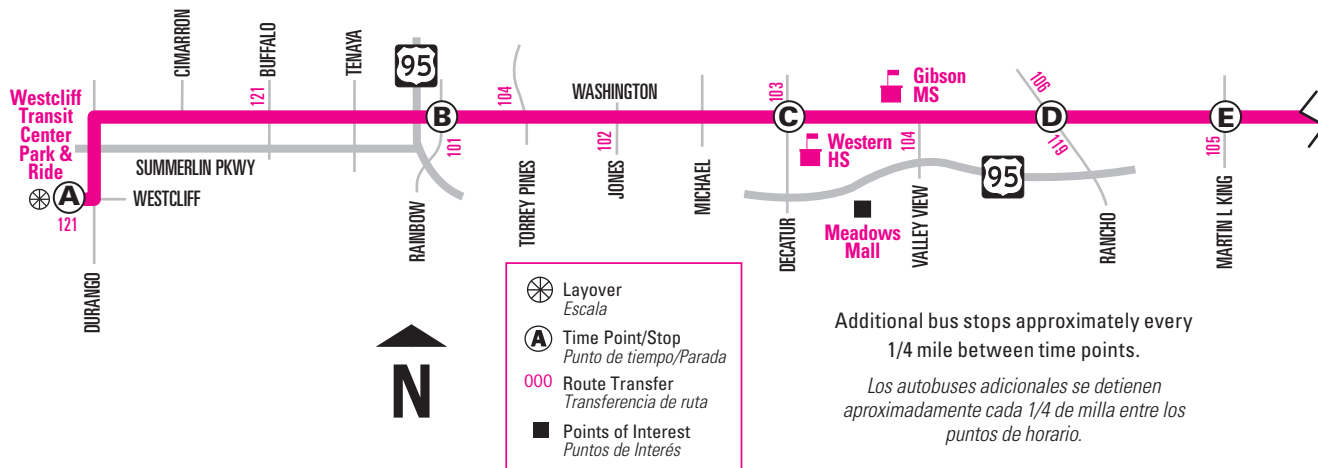

208 Washington | Saturdays

EASTBOUND SATURDAYS