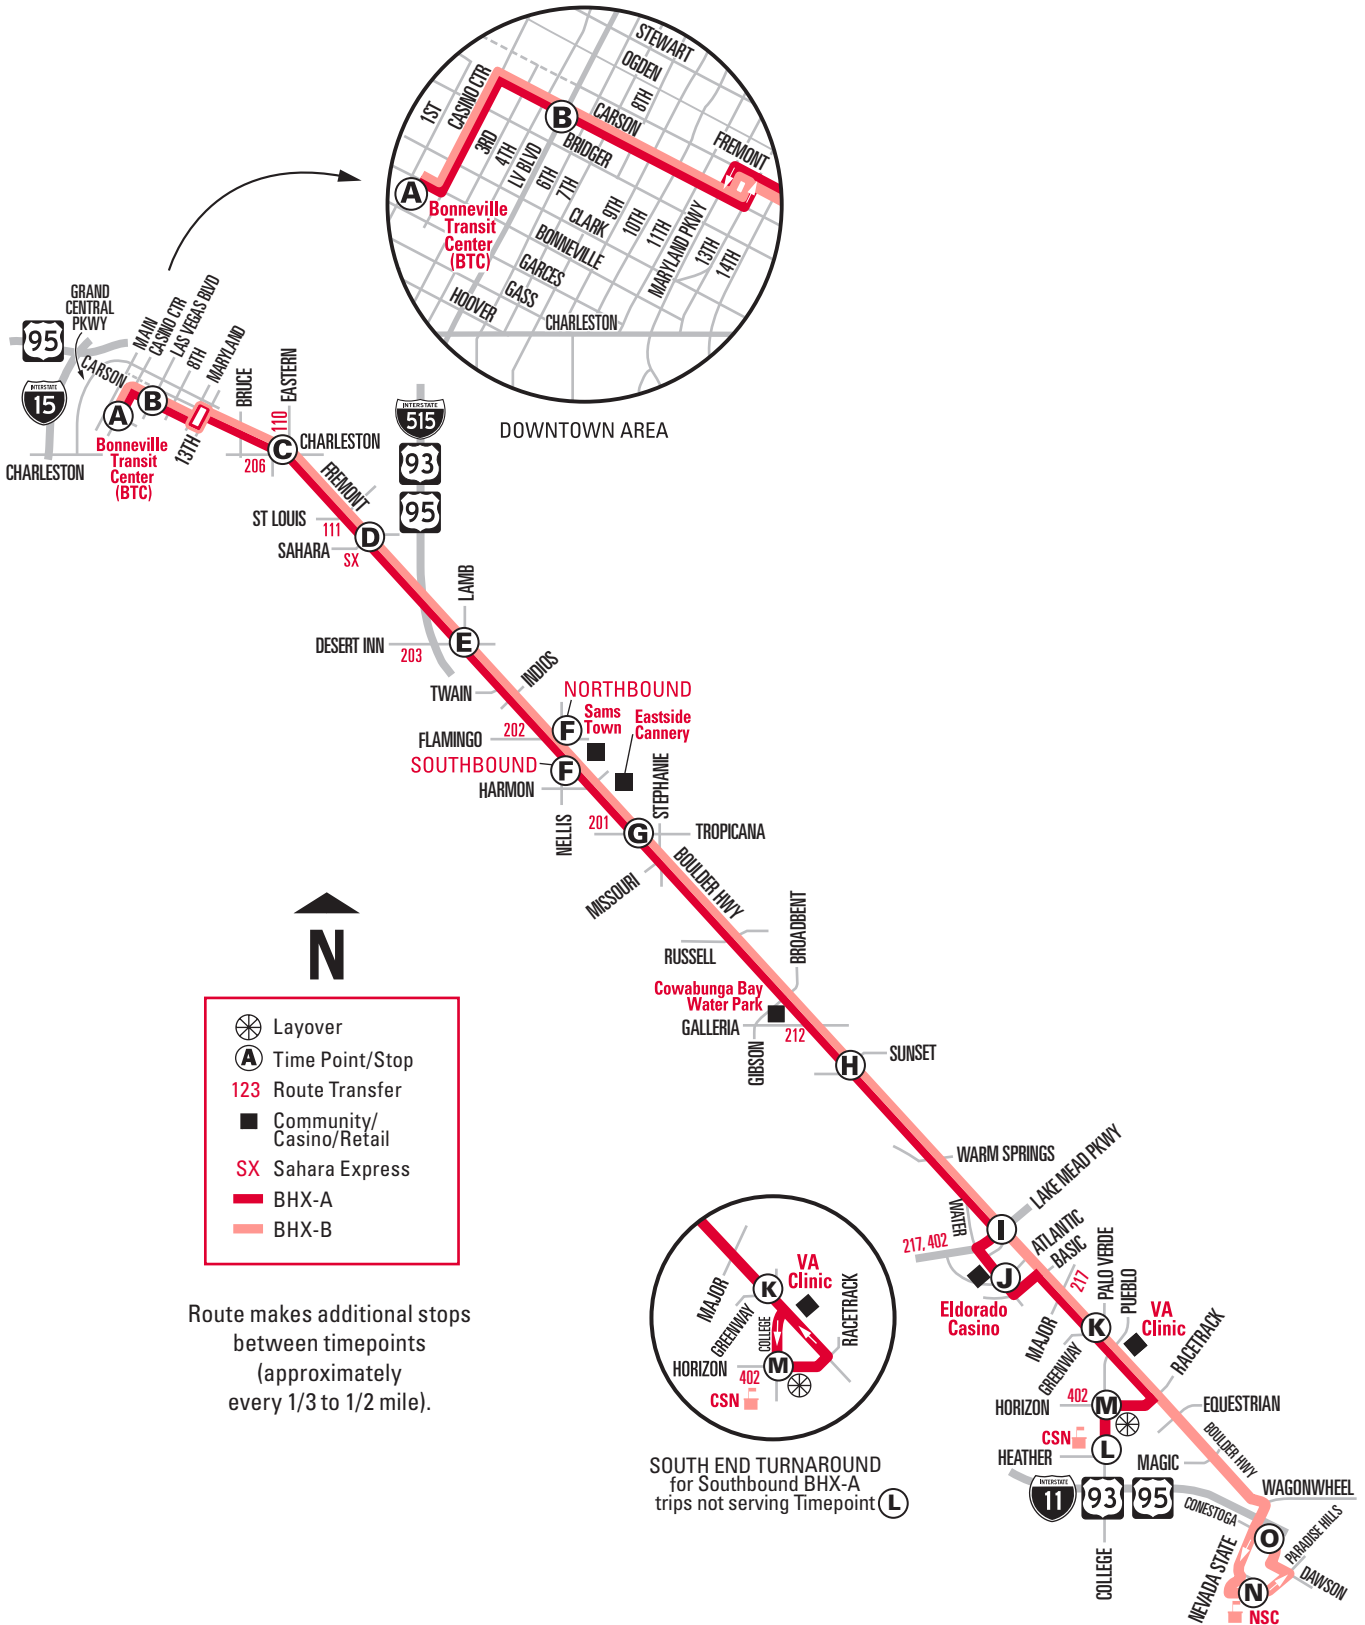

# BHX Boulder Highway Express

**BHX**

frequent service (north of Horizon) 24 hour service (north of Horizon)

Schedule Times: AM Times in REGULAR PM Times in BOLD

■ NO SERVICE

SEE MAP ON PAGE 7

frequent service (north of Horizon)  24 hour service (north of Horizon)

frequent service (north of Horizon) **F** 24 hour service (north of Horizon)