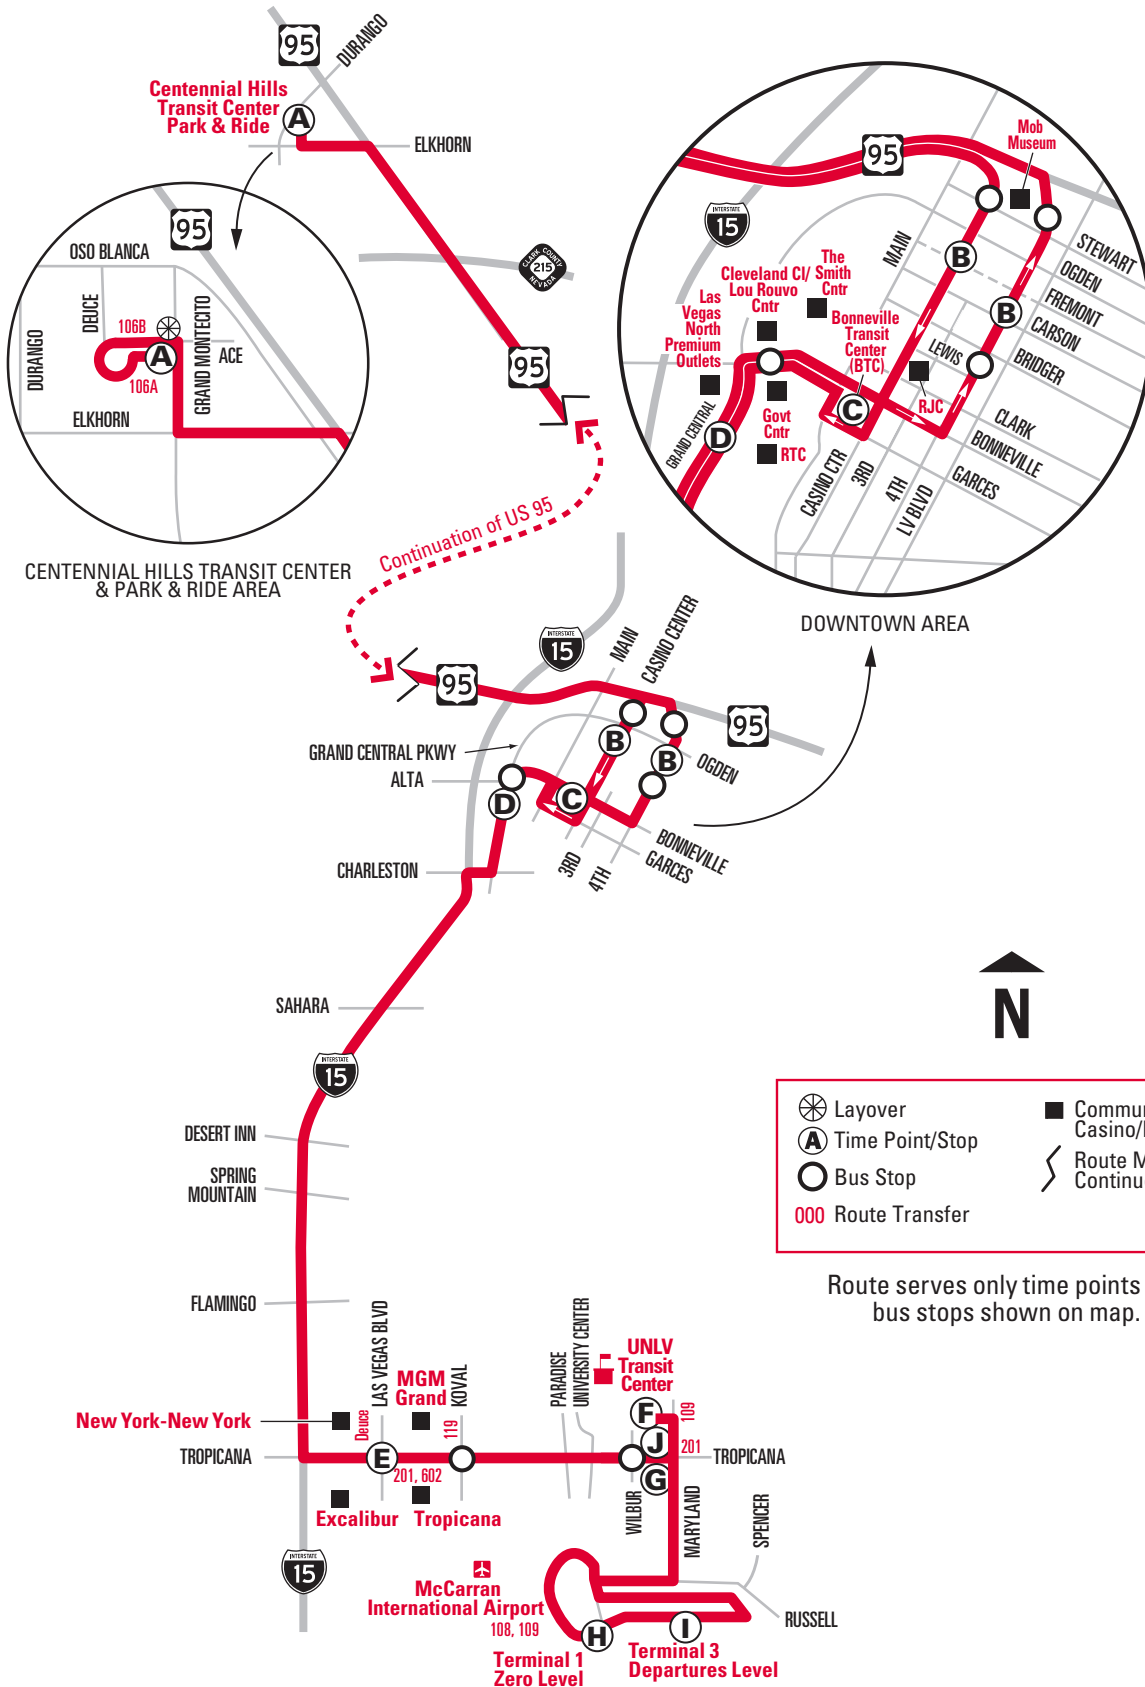

Route serves only time points and bus stops shown on map.