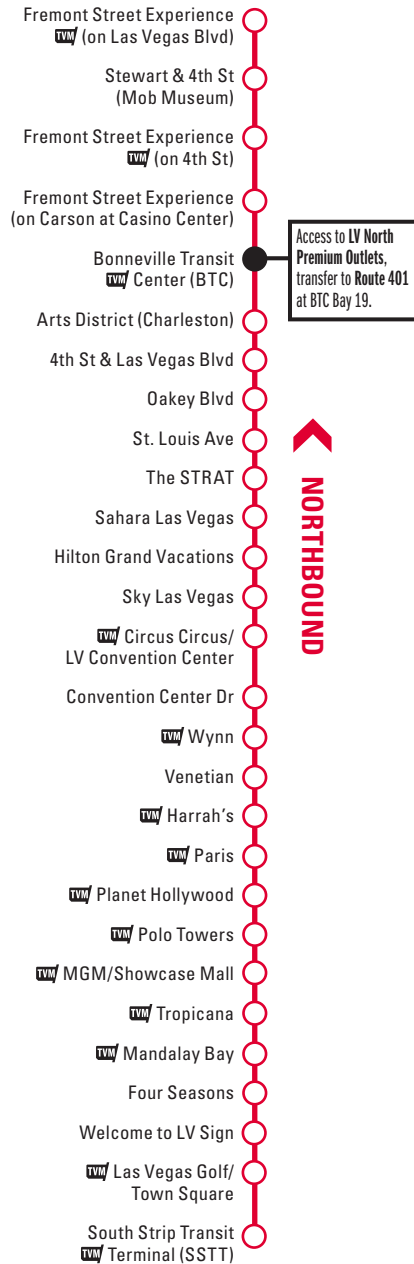

Deuce on The Strip | Everyday

SOUTHBOUND

Deuce on The Strip
Operates 24/7

SOUTHBOUND

NORTHBOUND

Deuce on The Strip
Operates 24/7

NORTHBOUND

Ticket Vending Machine (TVM)
2-Hr., 24-Hr. and 3-Day passes sold at these stops

frequent service 24 hour service

Everyday | Deuce on The Strip

DEUCE ON THE STRIP FREQUENCY

Operates 24 hours a day, everyday

7 a.m. to Midnight	Approximately Every 15 Minutes
Midnight to 7 a.m.	Approximately Every 20 Minutes

NOTE: Scheduled frequency is approximate and may vary due to unusual traffic conditions or other significant disruptions along the route.

Intermittent construction along Las Vegas Boulevard, expect possible delays.