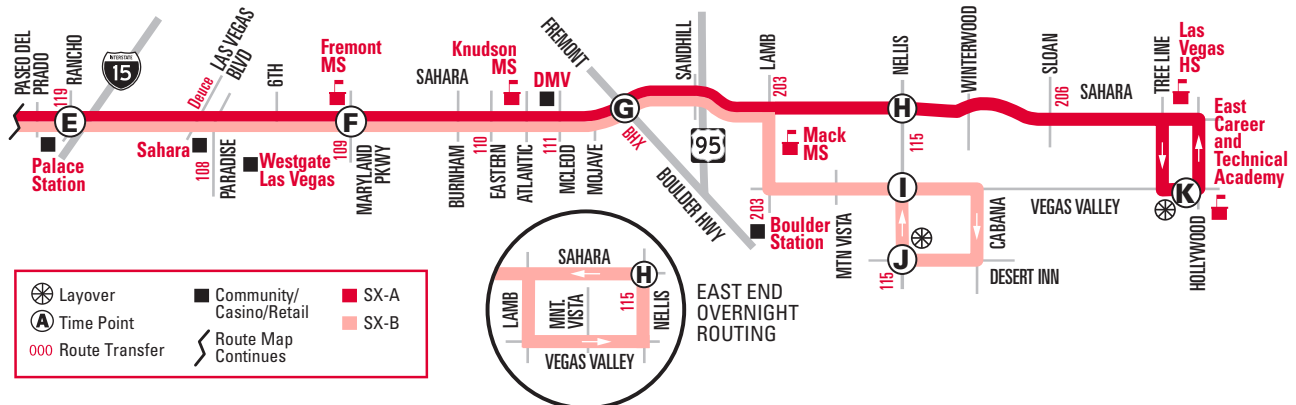

Schedule Times: AM Times in REGULAR
PM Times in BOLD ■ NO SERVICE

NOTE: ■ Trip will use the Special Overnight East End Loop—see inset map.
Trip will not serve Desert Inn or Cabana.

NOTE: ■ From EB Vegas Valley, this trip will continue straight east to Vegas Valley & Hollywood (layover for SX-A). No service along the Cabana / Desert Inn loop on this trip.

Schedule Times: AM Times in REGULAR
PM Times in BOLD ■ NO SERVICE

NOTE: □: Trip starts on SB Cabana at Vegas Valley three to four minutes before the time shown to serve the Cabana & Desert Inn loop before traveling WB.

Schedule Times: AM Times in REGULAR
PM Times in BOLD ■ NO SERVICE

NOTE: ■ Trip will use the Special Overnight East End Loop –see inset map. Trip will not serve Desert Inn or Cabana.

NOTE: ■ From EB Vegas Valley, this trip will continue straight east to Vegas Valley & Hollywood (layover for SX-A). No service along the Cabana / Desert Inn loop on this trip.