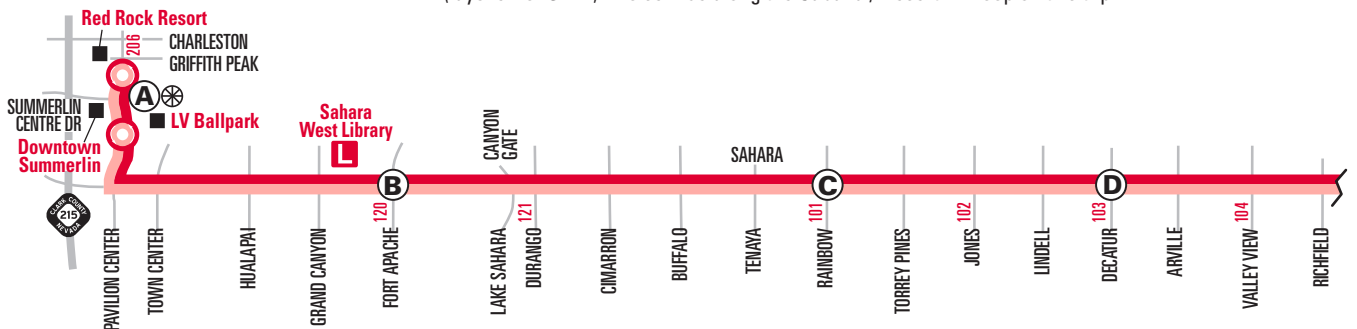

Schedule Times: AM Times in REGULAR
PM Times in BOLD ■ NO SERVICE

NOTE: ■ Trip will use the Special Overnight East End Loop –see inset map.
Trip will not serve Desert Inn or Cabana.

NOTE: ■ From EB Vegas Valley, this trip will continue straight east to Vegas Valley & Hollywood (layover for SX-A). No service along the Cabana / Desert Inn loop on this trip.