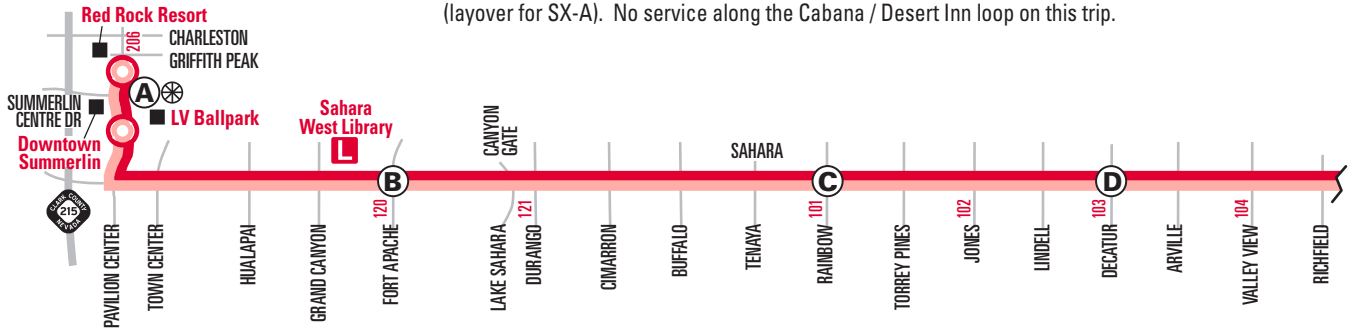

Schedule Times: AM Times in REGULAR
PM Times in BOLD ■ NO SERVICE

NOTE: ■ Trip will use the Special Overnight East End Loop—see inset map.
Trip will not serve Desert Inn or Cabana.

NOTE: ■ From EB Vegas Valley, this trip will continue straight east to Vegas Valley & Hollywood (layover for SX-A). No service along the Cabana / Desert Inn loop on this trip.