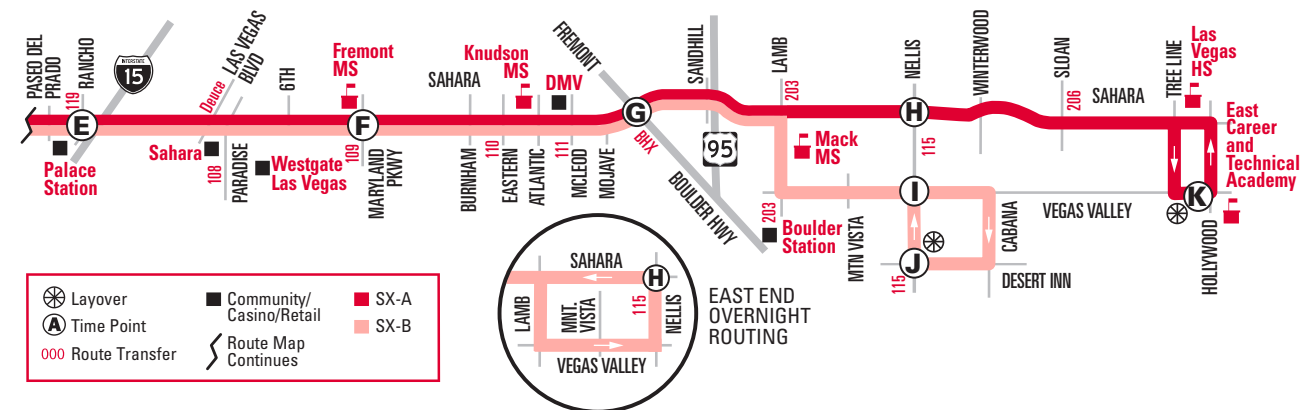

Schedule Times: AM Times in REGULAR
PM Times in BOLD ■ NO SERVICE

frequent service (west of Lamb) **F** 24 hour service (west of Nellis)