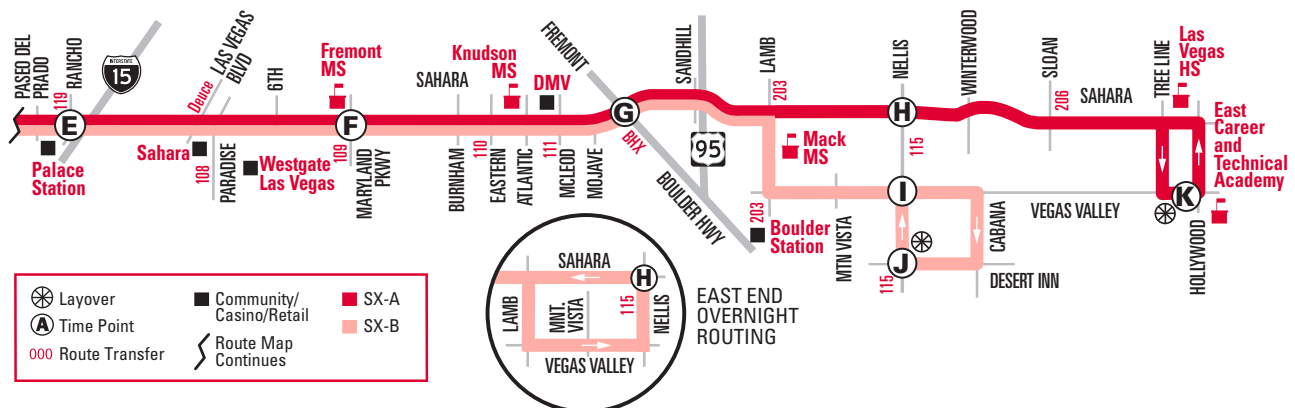

Schedule Times: AM Times in REGULAR
PM Times in BOLD • NO SERVICE

NOTE: □: Trip starts on SB Cabana at Vegas Valley three to four minutes before the time shown to serve the Cabana & Desert Inn loop before traveling WB.

frequent service (west of Lamb) 24 hour service (west of Nellis)