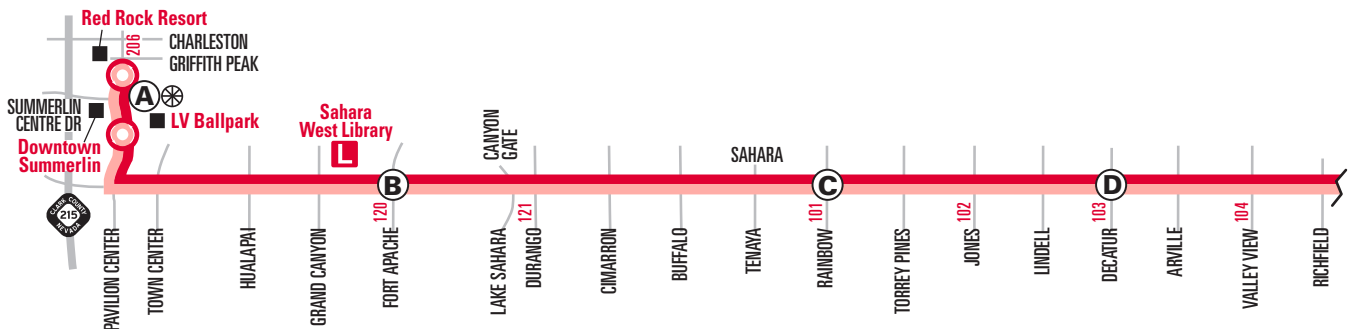

Schedule Times: AM Times in REGULAR
PM Times in BOLD ■ NO SERVICE

NOTE: ■ Trip will use the Special Overnight East End Loop –see inset map. Trip will not serve Desert Inn or Cabana.

NOTE: ■ From EB Vegas Valley, this trip will continue straight east to Vegas Valley & Hollywood (layover for SX-A). No service along the Cabana / Desert Inn loop on this trip.